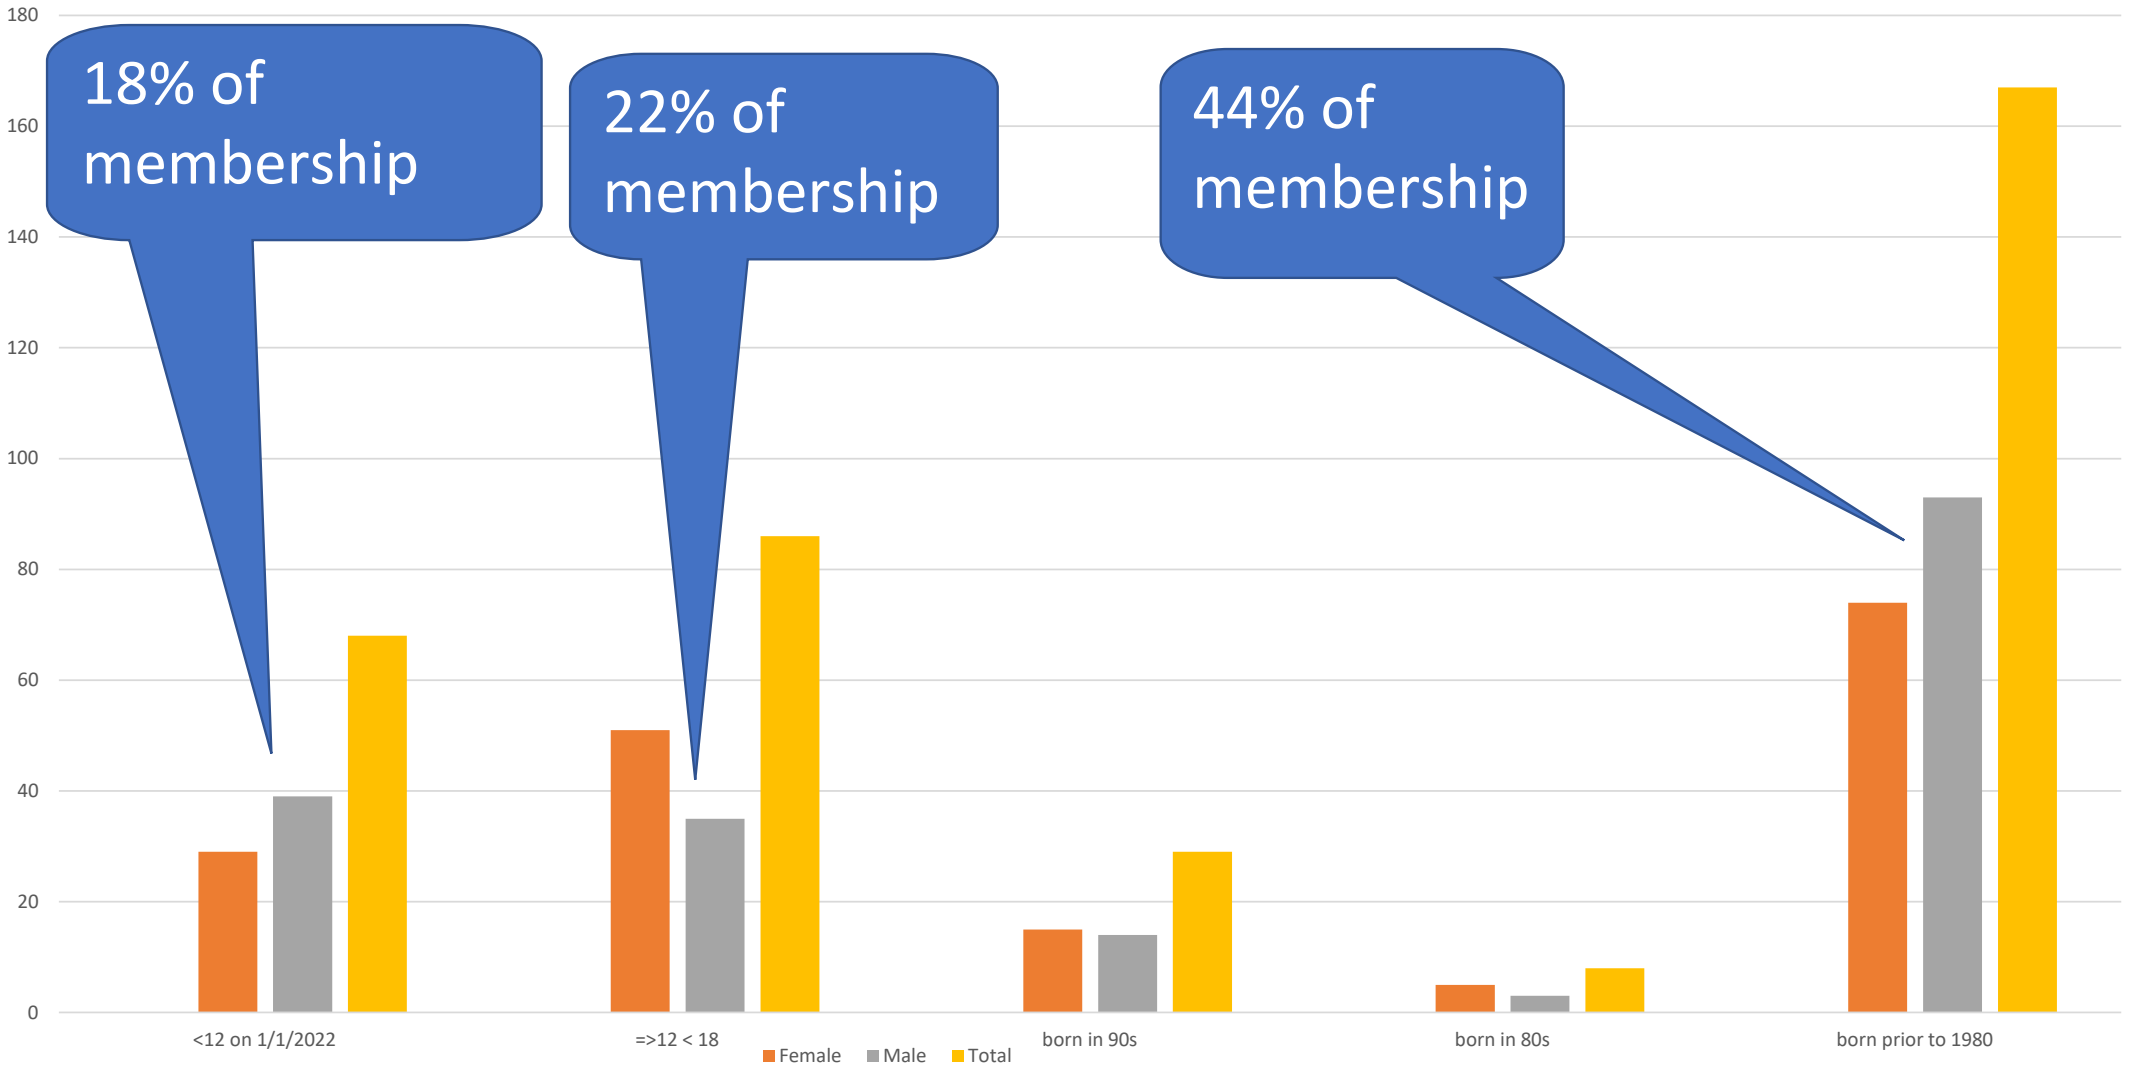

What members left the Club last year

Type	Female	Male	Total
Adult	4	6	10
Family	15	23	38
Junior	19	8	27
Student	0	0	0
Total	38	37	75

Expressed as a percentage of last year's membership

Type	Female	Male	Total
Adult	20	16	17
Family	17	23	20
Junior	40	40	40
Student	0	0	0
Total	22	22	22

Midland ski club; age distribution of members